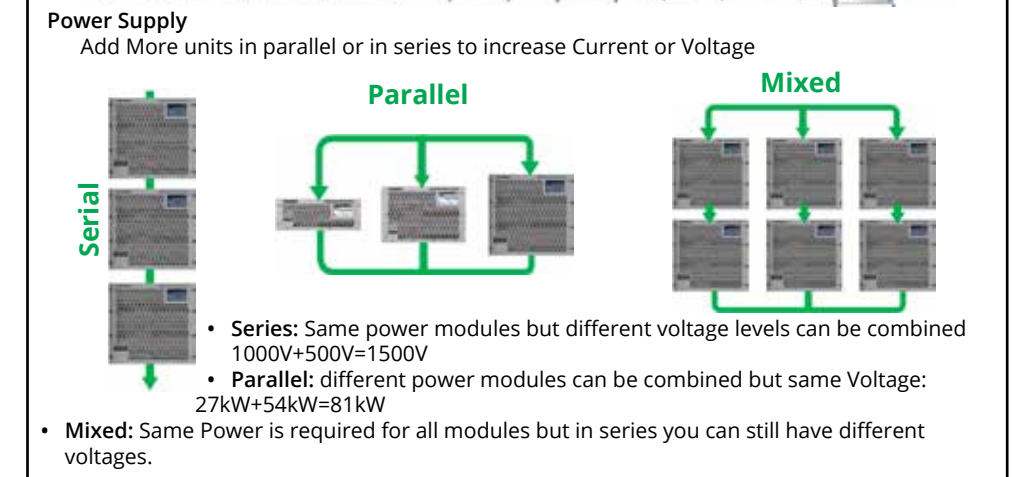

Modular Design to scale to your needs

Build your system up over time. Purchase only what you need today then add to the system as your needs change. Never loose your investment from being undersized.