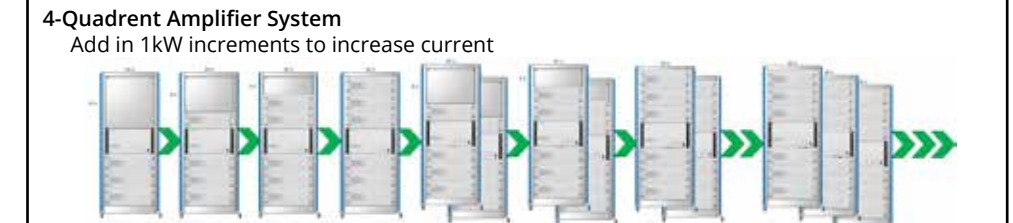

Modular Design to scale to your needs

Build your system up over time. Purchase only what you need today then add to the system as your needs change. Never loose your investment from being undersized.