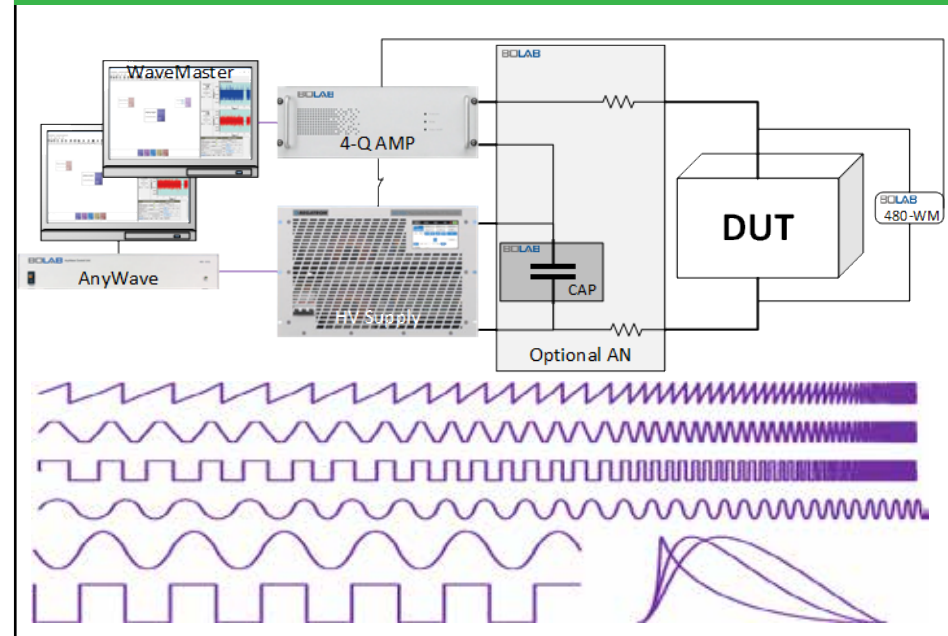

Amplifier System works in Series to Fast HV Supply Allowing for Unlimited Waveforms